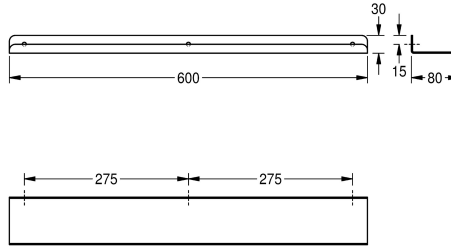

### KWC-No.

**2000056718**

Shelf, dimensions 300 x 30 x 80 mm (W x H x D)

**2000102702**

Width 500 mm

**2000090054**

Width 600 mm

### overall width

300 mm

500 mm

600 mm

Shelf for wall mounting, stainless steel, surface satin finished, Material thickness 2 mm, rounded edges, protection edge at front. Includes stainless steel crosshead screws and dowels.

Length 600 mm

80 mm

overall height

30 mm

overall width

600 mm

surface finish

satin finished

type of fixing