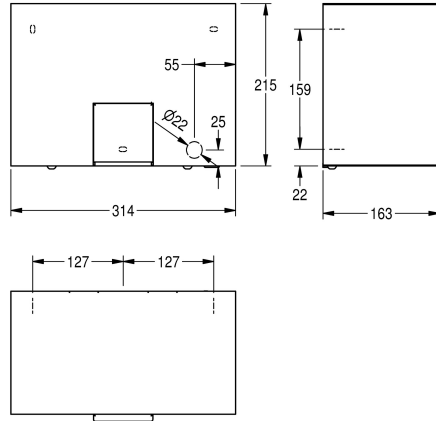

### KWC-No.

**2000090055**

Dimensions 314 x 215 x 163 mm (W x H x D)

Touch free electronic warm air hand dryer for wall mounting, stainless steel, surface satin finished, material thickness 1.2 mm, infrared sensor activity for non-touch operation, sensor range adjustable from 10 to 30 cm, cable and plug not included.

Connection voltage 230 V, 50 Hz  
Total power 2200 W

Heater 2100 W  
Motor 100 W  
Motor min 2850 U/min  
Air volume 274 m<sup>3</sup>/h  
Air velocity 15.5 m/s  
Dimensions 314 x 215 x 163 mm (W x H x D)

### Technical Data

air velocity
blower output
input supply voltage Hz
input supply voltage V
heating power
material
material code
material thickness
motor power
overall depth
overall height
overall width
protective system IP
sound level
surface finish
total power
type of fixing
type of mounting
type of operation

not adjustable
274 Cubic Meter/Hour
50 Hertz (1/second)
230 Volt
2,100 Watt
stainless steel
1.4301 Chrome Nickel steel V2A
1.2 mm
100 Watt
163 mm
215 mm
314 mm
IPX1
68 Decibels (A Weighting)
satin finished
2,200 Watt
screw
wall mounting
sensor operation