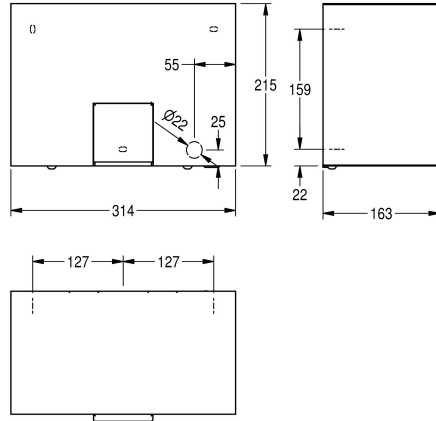

KWC RODAN Electronic hand dryer

Modell-Linie: RODAN | RODX310
Hand and hair dryers | Hand dryers

KWC-No.

2000090055

Dimensions 314 x 215 x 163 mm (W x H x D)

Touch free electronic warm air hand dryer for wall mounting, stainless steel, surface satin finished, material thickness 1.2 mm, infrared sensor activity for non-touch operation, sensor range adjustable from 10 to 30 cm, cable and plug not included.

Connection voltage 230 V, 50 Hz
Total power 2200 W

Heater 2100 W
Motor 100 W
Motor min 2850 U/min
Air volume 274 m³/h
Air velocity 15.5 m/s
Dimensions 314 x 215 x 163 mm (W x H x D)

Technical Data

air velocity
blower output
input supply voltage Hz
input supply voltage V
heating power
material
material code
material thickness
motor power
overall depth
overall height
overall width
protective system IP
sound level
surface finish
total power
type of fixing
type of mounting
type of operation

not adjustable
274 Cubic Meter/Hour
50 Hertz (1/second)
230 Volt
2,100 Watt
stainless steel
1.4301 Chrome Nickel steel V2A
1.2 mm
100 Watt
163 mm
215 mm
314 mm
IPX1
68 Decibels (A Weighting)
satin finished
2,200 Watt
screw
wall mounting
sensor operation