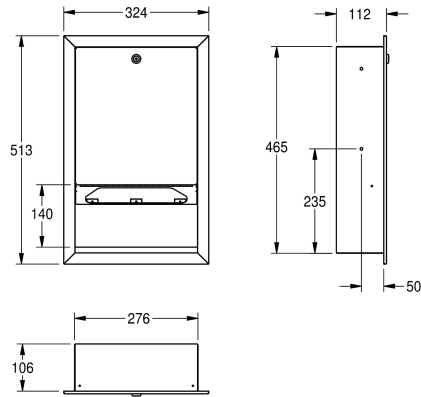

### KWC-No.

**2000090057**

Paper towel dispenser for recessed mounting Dimensions 324 x 513 x 112 mm (W x H x D)

Paper towel dispenser for recessed mounting, stainless steel, surface satin finished, material thickness 0.8 mm, folded front cover, cylinder lock with KWC standard key, loading capacity 300 - 400 pcs. of paper depending on convolution, includes stainless steel

screws and dowels.

Dimensions 324 x 513 x 112 mm (W x H x D)

### Technical Data

filling quantity
filling quantity uom
lock
material
material code
material thickness
overall depth
overall height
overall width
surface finish
type of consumable
type of fixing
type of mounting
type of operation

400
towels
key-lock
stainless steel
1.4301 Chrome Nickel steel V2A
0.8 mm
112 mm
513 mm
324 mm
satin finished
paper towel
screw
recessed mounting
manual operation