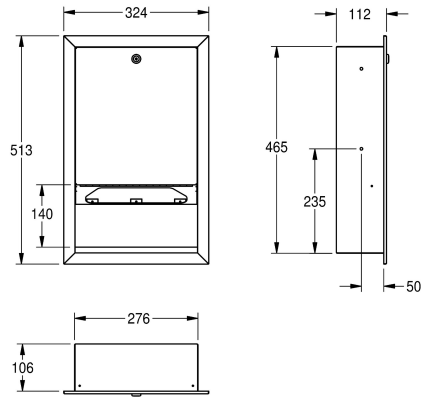

KWC RODAN

Paper towel dispenser for recessed mounting

Modell-Linie: RODAN | RODX600E

Accessories | Paper towel dispensers

KWC-No.

2000090057

Paper towel dispenser for recessed mounting Dimensions 324 x 513 x 112 mm (W x H x D)

Paper towel dispenser for recessed mounting, stainless steel, surface satin finished, material thickness 0.8 mm, folded front cover, cylinder lock with KWC standard key, loading capacity 300 - 400 pcs. of paper depending on convolution, includes stainless steel

screws and dowels.

Dimensions 324 x 513 x 112 mm (W x H x D)

Technical Data

filling quantity
filling quantity uom
lock
material
material code
material thickness
overall depth
overall height
overall width
surface finish
type of consumable
type of fixing
type of mounting
type of operation

400
towels
key-lock
stainless steel
1.4301 Chrome Nickel steel V2A
0.8 mm
112 mm
513 mm
324 mm
satin finished
paper towel
screw
recessed mounting
manual operation

Consumables

KWC RODAN

Paper towel dispenser for recessed mounting