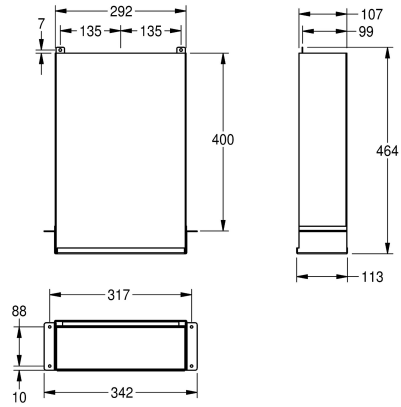

### KWC-No.

**2000090058**

Dimensions 342 x 464 x 113 mm (W x H x D)

Paper towel dispenser for hidden mounting behind wall and mirror, stainless steel, surface satin finished, material thickness 0.8 mm, for 600 - 800 paper towels, depending on convolution, filling from

bottom, includes stainless steel screws and dowels.

Dimensions 342 x 464 x 113 mm (W x H x D)

### Technical Data

maximum depth/diameter of cons	85 mm
maximum width of consumable	270 mm
filling quantity	800
filling quantity uom	towels
lock	no lock
material	stainless steel
material code	1.4301 Chrome Nickel steel V2A
material thickness	0.8 mm
overall depth	113 mm
overall height	464 mm
overall width	342 mm
surface finish	satin finished
type of consumable	paper towel
type of fixing	screw
type of mounting	various types
type of operation	manual operation