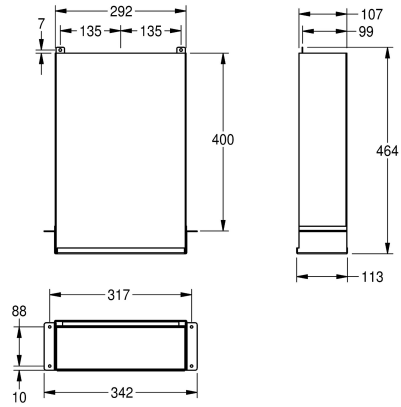

KWC RODAN Paper towel dispenser

Modell-Linie: **RODAN | RODX600ME**
Accessories | Paper towel dispensers

KWC-No.

2000090058

Dimensions 342 x 464 x 113 mm (W x H x D)

Paper towel dispenser for hidden mounting behind wall and mirror, stainless steel, surface satin finished, material thickness 0.8 mm, for 600 - 800 paper towels, depending on convolution, filling from

bottom, includes stainless steel screws and dowels.

Dimensions 342 x 464 x 113 mm (W x H x D)

Technical Data

maximum depth/diameter of cons	85 mm
maximum width of consumable	270 mm
filling quantity	800
filling quantity uom	towels
lock	no lock
material	stainless steel
material code	1.4301 Chrome Nickel steel V2A
material thickness	0.8 mm
overall depth	113 mm
overall height	464 mm
overall width	342 mm
surface finish	satin finished
type of consumable	paper towel
type of fixing	screw
type of mounting	various types
type of operation	manual operation