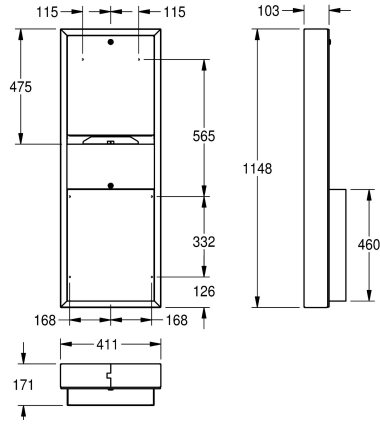

KWC RODAN

Paper towel dispenser, waste bin combination for wall mounting

Modell-Linie: RODAN | RODX602
Accessories | Combinations

KWC-No.

2000090059

Dimensions 411 x 1148 x 171 mm (W x H x D)

Paper towel dispenser, waste bin combination for wall mounting, stainless steel, surface satin finished, material thickness 0.8 mm, folded front cover, cylinder lock with KWC standard key, loading capacity 500 - 800 pcs. of paper depending on convolution, waste

bin with approx. 23 liter capacity, includes stainless steel screws and dowels.

Dimensions 411 x 1148 x 171 mm (W x H x D)

Technical Data

combination part 1
combination part 2
filling quantity 1
filling quantity 1 uom
filling quantity 2
filling quantity 2 uom
lock 1
lock 2
material
material code
material thickness
overall depth
overall height
overall width
surface finish
type of consumable 1
type of fixing
type of mounting

paper towel dispenser
waste bin
800
pieces
23
liter
key-lock
key-lock
stainless steel
1.4301 Chrome Nickel steel V2A
0.8 mm
171 mm
1.148 mm
411 mm
satin finished
paper towel
screw
wall mounting

Optional Accessories