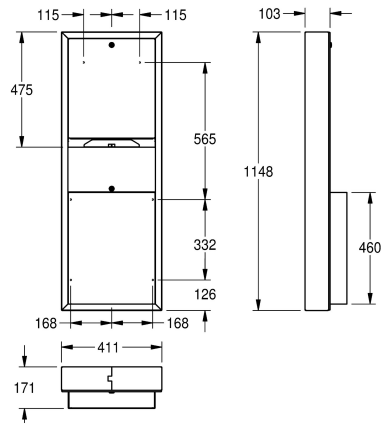

### KWC-No.

**2000090059**

Dimensions 411 x 1148 x 171 mm (W x H x D)

Paper towel dispenser, waste bin combination for wall mounting, stainless steel, surface satin finished, material thickness 0.8 mm, folded front cover, cylinder lock with KWC standard key, loading capacity 500 - 800 pcs. of paper depending on convolution, waste

bin with approx. 23 liter capacity, includes stainless steel screws and dowels.

Dimensions 411 x 1148 x 171 mm (W x H x D)

### Technical Data

combination part 1
combination part 2
filling quantity 1
filling quantity 1 uom
filling quantity 2
filling quantity 2 uom
lock 1
lock 2
material
material code
material thickness
overall depth
overall height
overall width
surface finish
type of consumable 1
type of fixing
type of mounting

paper towel dispenser
waste bin
800
pieces
23
liter
key-lock
key-lock
stainless steel
1.4301 Chrome Nickel steel V2A
0.8 mm
171 mm
1.148 mm
411 mm
satin finished
paper towel
screw
wall mounting