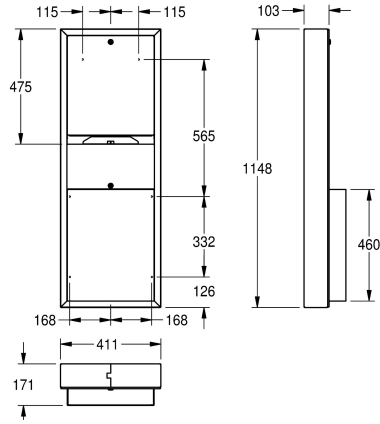

KWC RODAN

Paper towel dispenser, waste bin combination for wall mounting

Modell-Linie: RODAN | RODX602

Accessories | Combinations

KWC-No.

2000090059

Dimensions 411 x 1148 x 171 mm (W x H x D)

Paper towel dispenser, waste bin combination for wall mounting, stainless steel, surface satin finished, material thickness 0.8 mm, folded front cover, cylinder lock with KWC standard key, loading capacity 500 - 800 pcs. of paper depending on convolution, waste

bin with approx. 23 liter capacity, includes stainless steel screws and dowels.

Dimensions 411 x 1148 x 171 mm (W x H x D)

Technical Data

combination part 1
combination part 2
filling quantity 1
filling quantity 1 uom
filling quantity 2
filling quantity 2 uom
lock 1
lock 2
material
material code
material thickness
overall depth
overall height
overall width
surface finish
type of consumable 1
type of fixing
type of mounting

paper towel dispenser
waste bin
800
pieces
23
liter
key-lock
key-lock
stainless steel
1.4301 Chrome Nickel steel V2A
0.8 mm
171 mm
1.148 mm
411 mm
satin finished
paper towel
screw
wall mounting

Optional Accessories