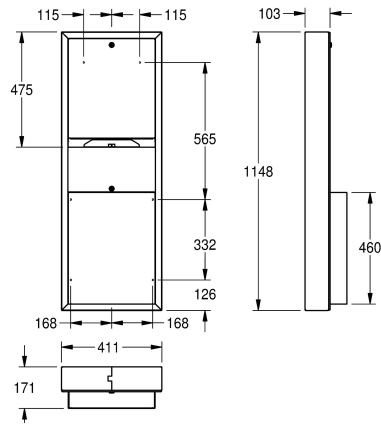

KWC RODAN

Paper towel dispenser, waste bin combination for wall mounting

Modell-Linie: RODAN | RODX602
Accessories | Combinations

KWC-No.

2000090059

Dimensions 411 x 1148 x 171 mm (W x H x D)

Paper towel dispenser, waste bin combination for wall mounting, stainless steel, surface satin finished, material thickness 0.8 mm, folded front cover, cylinder lock with KWC standard key, loading capacity 500 - 800 pcs. of paper depending on convolution, waste

bin with approx. 23 liter capacity, includes stainless steel screws and dowels.

Dimensions 411 x 1148 x 171 mm (W x H x D)

Technical Data

combination part 1
combination part 2
filling quantity 1
filling quantity 1 uom
filling quantity 2
filling quantity 2 uom
lock 1
lock 2
material
material code
material thickness
overall depth
overall height
overall width
surface finish
type of consumable 1
type of fixing
type of mounting

paper towel dispenser
waste bin
800
pieces
23
liter
key-lock
key-lock
stainless steel
1.4301 Chrome Nickel steel V2A
0.8 mm
171 mm
1.148 mm
411 mm
satin finished
paper towel
screw
wall mounting

Optional Accessories