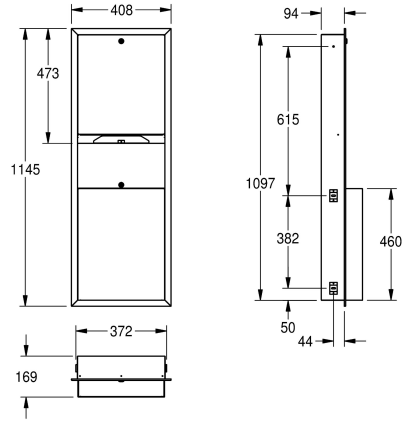

KWC RODAN

Paper towel/waste bin combination for recessed mounting

Modell-Linie: RODAN | RODX602E

Accessories | Combinations

KWC-No.

2000090060

Dimensions 408 x 1145 x 169 mm (W x H x D)

Paper towel dispenser - waste bin combination for recessed mounting, stainless steel, surface satin finished, material thickness 0.8 mm, folded front cover, cylinder lock with KWC standard key, loading capacity 500 - 800 pcs. of paper depending on

convolution, waste bin with approx. 23 liter capacity, includes stainless steel screws and dowels.

Dimensions 408 x 1145 x 169 mm (W x H x D)

Technical Data

combination part 1
combination part 2
filling quantity 1
filling quantity 1 uom
filling quantity 2
filling quantity 2 uom
lock 1
lock 2
material
material code
material thickness
overall depth
overall height
overall width
surface finish
type of consumable 1
type of fixing
type of mounting

paper towel dispenser
waste bin
800
pieces
23
liter
key-lock
key-lock
stainless steel
1.4301 Chrome Nickel steel V2A
0.8 mm
169 mm
1.145 mm
408 mm
satin finished
paper towel
screw
recessed mounting

Optional Accessories