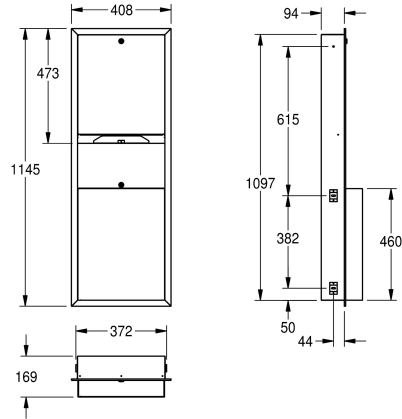

KWC RODAN

Paper towel/waste bin combination for recessed mounting

Modell-Linie: RODAN | RODX602E

Accessories | Combinations

KWC-No.

2000090060

Dimensions 408 x 1145 x 169 mm (W x H x D)

Paper towel dispenser - waste bin combination for recessed mounting, stainless steel, surface satin finished, material thickness 0.8 mm, folded front cover, cylinder lock with KWC standard key, loading capacity 500 - 800 pcs. of paper depending on

convolution, waste bin with approx. 23 liter capacity, includes stainless steel screws and dowels.

Dimensions 408 x 1145 x 169 mm (W x H x D)

Technical Data

combination part 1
combination part 2
filling quantity 1
filling quantity 1 uom
filling quantity 2
filling quantity 2 uom
lock 1
lock 2
material
material code
material thickness
overall depth
overall height
overall width
surface finish
type of consumable 1
type of fixing
type of mounting

paper towel dispenser
waste bin
800
pieces
23
liter
key-lock
key-lock
stainless steel
1.4301 Chrome Nickel steel V2A
0.8 mm
169 mm
1.145 mm
408 mm
satin finished
paper towel
screw
recessed mounting

Optional Accessories