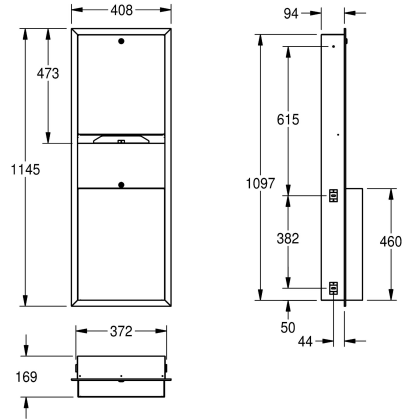

### KWC-No.

**2000090060**

Dimensions 408 x 1145 x 169 mm (W x H x D)

Paper towel dispenser - waste bin combination for recessed mounting, stainless steel, surface satin finished, material thickness 0.8 mm, folded front cover, cylinder lock with KWC standard key, loading capacity 500 - 800 pcs. of paper depending on

convolution, waste bin with approx. 23 liter capacity, includes stainless steel screws and dowels.

Dimensions 408 x 1145 x 169 mm (W x H x D)

### Technical Data

combination part 1
combination part 2
filling quantity 1
filling quantity 1 uom
filling quantity 2
filling quantity 2 uom
lock 1
lock 2
material
material code
material thickness
overall depth
overall height
overall width
surface finish
type of consumable 1
type of fixing
type of mounting

paper towel dispenser
waste bin
800
pieces
23
liter
key-lock
key-lock
stainless steel
1.4301 Chrome Nickel steel V2A
0.8 mm
169 mm
1.145 mm
408 mm
satin finished
paper towel
screw
recessed mounting