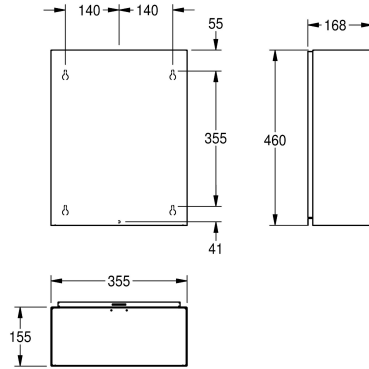

KWC RODAN Waste bin for wall mounting

Modell-Linie: RODAN | RODX605
Accessories | Waste bins

KWC-No.

2000090061

Capacity approx. 23 litres Dimensions 355 x 460 x 168 mm (W x H x D)

2000101236

Capacity approx. 18 litres, dimensions 275 x 460 x 177 mm (W x H x D)

filling volume

23 Liter

18 Liter

overall width

355 mm

275 mm

Waste bin for wall mounting, stainless steel, surface satin finished, material thickness 0.8 mm, rounded edges, mounting either with mounting bracket or directly onto the wall, includes stainless steel screws and dowels.

Capacity approx. 23 liter

Dimensions 355 x 460 x 168 mm (W x H x D)

Technical Data

bag holder

no

filling volume

23 Liter

lid

0.8 mm

overall depth

168 mm

overall height

460 mm

overall width

355 mm

surface finish