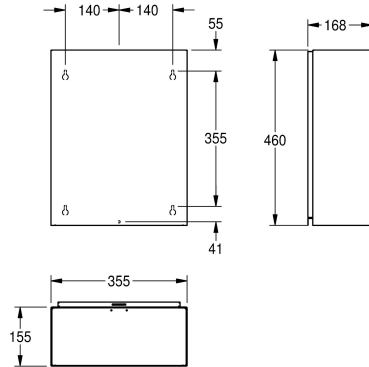

KWC RODAN Waste bin for wall mounting

Modell-Linie: RODAN | RODX605
Accessories | Waste bins

KWC-No.

2000090061

Capacity approx. 23 litres Dimensions 355 x 460 x 168 mm (W x H x D)

2000101236

Capacity approx. 18 litres, dimensions 275 x 460 x 177 mm (W x H x D)

filling volume

23 Liter

18 Liter

overall width

355 mm

275 mm

Waste bin for wall mounting, stainless steel, surface satin finished, material thickness 0.8 mm, rounded edges, mounting either with mounting bracket or directly onto the wall, includes stainless steel screws and dowels.

Capacity approx. 23 liter

Dimensions 355 x 460 x 168 mm (W x H x D)

Technical Data

bag holder

no

filling volume

23 Liter

lid

0.8 mm

overall depth

168 mm

overall height

460 mm

overall width

355 mm

surface finish