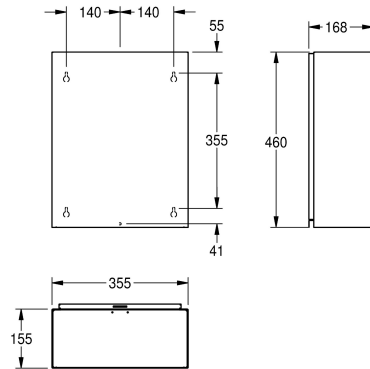

KWC RODAN Waste bin for wall mounting

Modell-Linie: RODAN | RODX605
Accessories | Waste bins

KWC-No.

2000090061

Capacity approx. 23 litres Dimensions 355 x 460 x 168 mm (W x H x D)

2000101236

Capacity approx. 18 litres, dimensions 275 x 460 x 177 mm (W x H x D)

filling volume

23 Liter

18 Liter

overall width

355 mm

275 mm

Waste bin for wall mounting, stainless steel, surface satin finished, material thickness 0.8 mm, rounded edges, mounting either with mounting bracket or directly onto the wall, includes stainless steel screws and dowels.

Capacity approx. 23 liter

Dimensions 355 x 460 x 168 mm (W x H x D)

Technical Data

bag holder

no

filling volume

23 Liter

lid

no

lock

no lock

material

stainless steel

material code

1.4301 Chrome Nickel steel V2A

material thickness

0.8 mm

overall depth

168 mm

overall height

460 mm

overall width

355 mm

surface finish

satin finished

type of fixing

screw

type of mounting

wall mounting

Optional Accessories