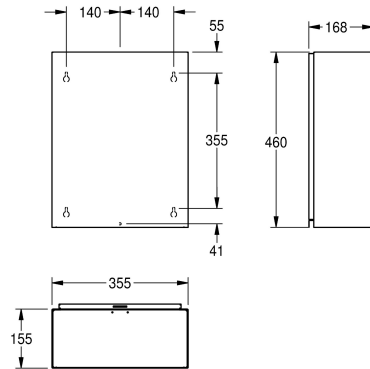

KWC RODAN Waste bin for wall mounting

Modell-Linie: RODAN | RODX605
Accessories | Waste bins

KWC-No.

2000090061

Capacity approx. 23 litres Dimensions 355 x 460 x 168 mm (W x H x D)

2000101236

Capacity approx. 18 litres, dimensions 275 x 460 x 177 mm (W x H x D)

filling volume

23 Liter

18 Liter

overall width

355 mm

275 mm

Waste bin for wall mounting, stainless steel, surface satin finished, material thickness 0.8 mm, rounded edges, mounting either with mounting bracket or directly onto the wall, includes stainless steel screws and dowels.

Capacity approx. 23 liter

Dimensions 355 x 460 x 168 mm (W x H x D)

Technical Data

bag holder

no

filling volume

23 Liter

lid

0.8 mm

overall depth

168 mm

overall height

460 mm

overall width

355 mm

surface finish