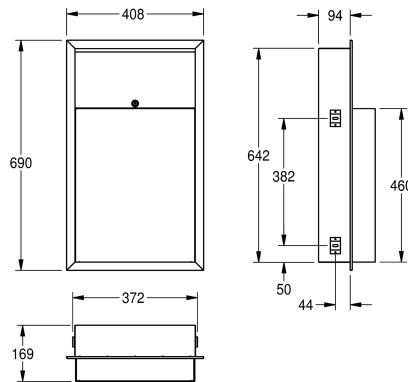

### KWC-No.

**2000090062**

Dimensions 408 x 690 x 169 mm (W x H x D)

**2000101344**

full recessed version, Dimensions 410 x 690 x 171 mm (W x H x D)

### overall width

408 mm

410 mm

Waste bin for recessed mounting, stainless steel, surface satin finished, material thickness 0.8 mm, rounded edges, cylinder lock with KWC standard key, mounting with in-wall frame, includes stainless steel screws and dowels.

Capacity approx. 23 liter  
Dimensions 408 x 690 x 169 mm (W x H x D)

169 mm

overall height

690 mm

overall width

408 mm

surface finish

satin finished

type of fixing