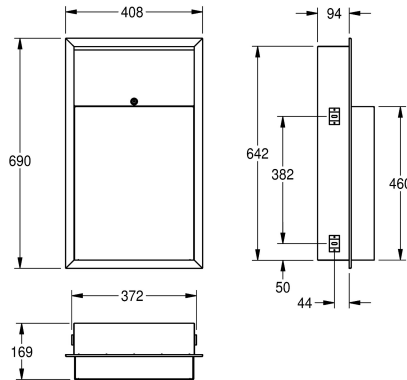

KWC RODAN

Waste bin for recessed mounting

Modell-Linie: RODAN | RODX605E

Accessories | Waste bins

KWC-No.

2000090062

Dimensions 408 x 690 x 169 mm (W x H x D)

2000101344

full recessed version, Dimensions 410 x 690 x 171 mm (W x H x D)

overall width

408 mm

410 mm

Waste bin for recessed mounting, stainless steel, surface satin finished, material thickness 0.8 mm, rounded edges, cylinder lock with KWC standard key, mounting with in-wall frame, includes stainless steel screws and dowels.

Capacity approx. 23 liter
Dimensions 408 x 690 x 169 mm (W x H x D)

Technical Data

bag holder

no

filling volume

23 Liter

lid

no

overall depth

169 mm

overall height

690 mm

overall width

408 mm

surface finish

satin finished