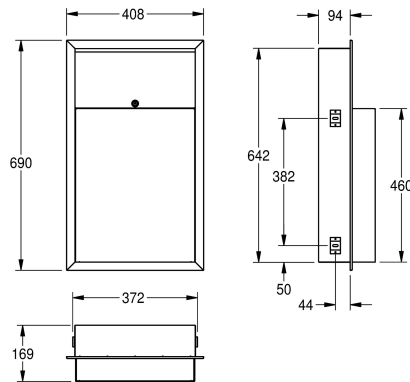

### KWC-No.

**2000090062**

Dimensions 408 x 690 x 169 mm (W x H x D)

**2000101344**

full recessed version, Dimensions 410 x 690 x 171 mm (W x H x D)

### overall width

408 mm

410 mm

Waste bin for recessed mounting, stainless steel, surface satin finished, material thickness 0.8 mm, rounded edges, cylinder lock with KWC standard key, mounting with in-wall frame, includes stainless steel screws and dowels.

Capacity approx. 23 liter  
Dimensions 408 x 690 x 169 mm (W x H x D)

169 mm

overall height

690 mm

overall width

408 mm

surface finish

satin finished

type of fixing