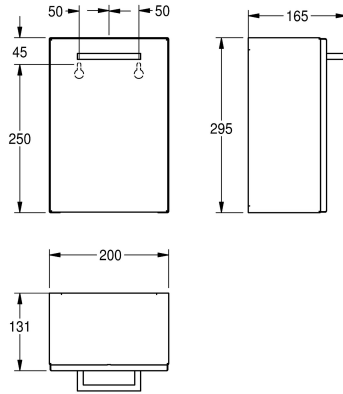

## KWC RODAN

Hygiene waste bin for wall mounting

Modell-Linie: RODAN | RODX611

Accessories | Hygiene bins

### KWC-No.

**2000090063**

Dimensions 200 x 295 x 165 mm (W x H x D)

Sanitary towel and disposal bin for wall mounting, stainless steel, surface satin finished, material thickness 0.8 mm, folded front cover, approx. 3.7 liter capacity, removable plastic container inside,

includes stainless steel screws and dowels.

Dimensions 200 x 295 x 165 mm (W x H x D)

### Technical Data

bag holder
filling volume
lid
lock
material
material code
material thickness
overall depth
overall height
overall width
surface finish
type of fixing
type of mounting

no
3.7 Liter
yes
no lock
stainless steel
1.4301 Chrome Nickel steel V2A
0.8 mm
165 mm
295 mm
200 mm
satin finished
screw
wall mounting