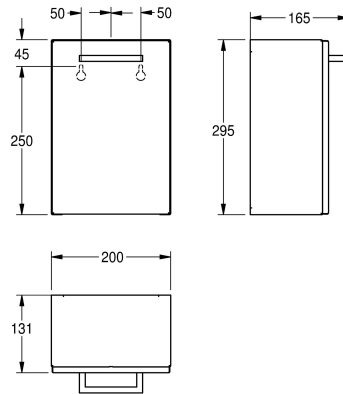

KWC RODAN

Hygiene waste bin for wall mounting

Modell-Linie: RODAN | RODX611

Accessories | Hygiene bins

KWC-No.

2000090063

Dimensions 200 x 295 x 165 mm (W x H x D)

Sanitary towel and disposal bin for wall mounting, stainless steel, surface satin finished, material thickness 0.8 mm, folded front cover, approx. 3.7 liter capacity, removable plastic container inside,

includes stainless steel screws and dowels.

Dimensions 200 x 295 x 165 mm (W x H x D)

Technical Data

bag holder
filling volume
lid
lock
material
material code
material thickness
overall depth
overall height
overall width
surface finish
type of fixing
type of mounting

no
3.7 Liter
yes
no lock
stainless steel
1.4301 Chrome Nickel steel V2A
0.8 mm
165 mm
295 mm
200 mm
satin finished
screw
wall mounting