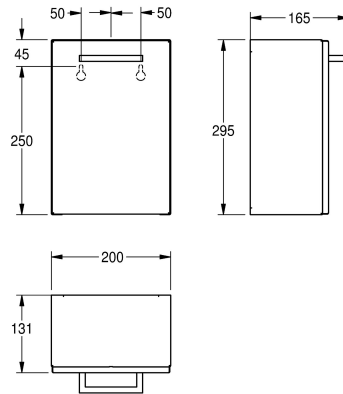

## KWC RODAN Hygiene waste bin for wall mounting

Modell-Linie: **RODAN | RODX611**  
Accessories | Hygiene bins

### KWC-No.

**2000090063**

Dimensions 200 x 295 x 165 mm (W x H x D)

Sanitary towel and disposal bin for wall mounting, stainless steel, surface satin finished, material thickness 0.8 mm, folded front cover, approx. 3.7 liter capacity, removable plastic container inside,

includes stainless steel screws and dowels.

Dimensions 200 x 295 x 165 mm (W x H x D)

### Technical Data

bag holder
filling volume
lid
lock
material
material code
material thickness
overall depth
overall height
overall width
surface finish
type of fixing
type of mounting

no
3.7 Liter
yes
no lock
stainless steel
1.4301 Chrome Nickel steel V2A
0.8 mm
165 mm
295 mm
200 mm
satin finished
screw
wall mounting