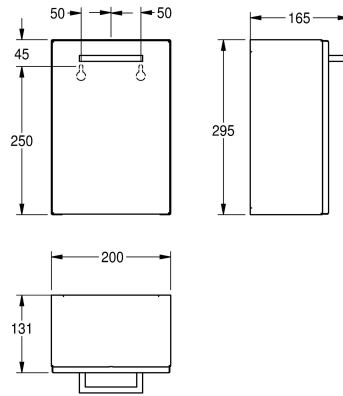

KWC RODAN Hygiene waste bin for wall mounting

Modell-Linie: **RODAN | RODX611**
Accessories | Hygiene bins

KWC-No.

2000090063

Dimensions 200 x 295 x 165 mm (W x H x D)

Sanitary towel and disposal bin for wall mounting, stainless steel, surface satin finished, material thickness 0.8 mm, folded front cover, approx. 3.7 liter capacity, removable plastic container inside,

includes stainless steel screws and dowels.

Dimensions 200 x 295 x 165 mm (W x H x D)

Technical Data

bag holder
filling volume
lid
lock
material
material code
material thickness
overall depth
overall height
overall width
surface finish
type of fixing
type of mounting

no
3.7 Liter
yes
no lock
stainless steel
1.4301 Chrome Nickel steel V2A
0.8 mm
165 mm
295 mm
200 mm
satin finished
screw
wall mounting