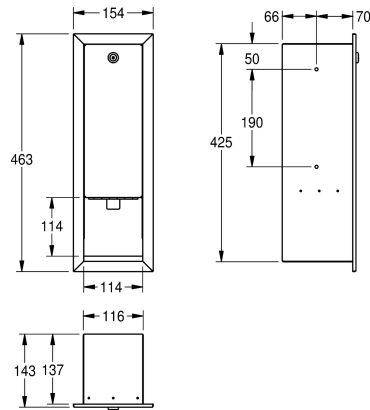

KWC RODAN

Soap dispenser for recessed mounting

Modell-Linie: RODAN | RODX618E

Accessories | Soap dispensers

KWC-No.

2000090066

Dimensions 154 x 463 x 143 mm (W x H x D)

Soap dispenser for recessed mounting, stainless steel, surface satin finished, material thickness 0.8 mm, folded front cover, cylinder lock with KWC standard key, suitable for liquid soaps and lotions, 0.8 liter soap tank, lever to pull, includes stainless steel screws and

dowels.

Dimensions 154 x 463 x 143 mm (W x H x D)

Technical Data

filling quantity	800
filling quantity uom	ml
lock	key-lock
material	stainless steel
material code	1.4301 Chrome Nickel steel V2A
material thickness	0.8 mm
overall depth	143 mm
overall height	463 mm
overall width	154 mm
surface finish	satin finished
type of consumable	liquid soap
type of fixing	screw
type of mounting	recessed mounting
type of operation	manual operation
type of soap container	integrated refillable tank

Consumables

KWC RODAN

Soap dispenser for recessed mounting

Modell-Linie: RODAN | RODX618E
Accessories | Soap dispensers

Liquid soap

2030058103
S01LP

Liquid soap

2000057168
S010L
