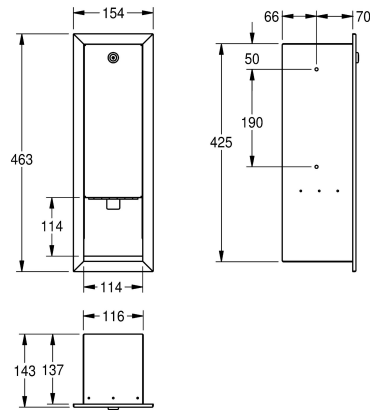

KWC RODAN

Soap dispenser for recessed mounting

Modell-Linie: RODAN | RODX618E

Accessories | Soap dispensers

KWC-No.

2000090066

Dimensions 154 x 463 x 143 mm (W x H x D)

Soap dispenser for recessed mounting, stainless steel, surface satin finished, material thickness 0.8 mm, folded front cover, cylinder lock with KWC standard key, suitable for liquid soaps and lotions, 0.8 liter soap tank, lever to pull, includes stainless steel screws and

dowels.

Dimensions 154 x 463 x 143 mm (W x H x D)

Technical Data

| |
|------------------------|
| filling quantity |
| filling quantity uom |
| lock |
| material |
| material code |
| material thickness |
| overall depth |
| overall height |
| overall width |
| surface finish |
| type of consumable |
| type of fixing |
| type of mounting |
| type of operation |
| type of soap container |

| |
|--------------------------------|
| 800 |
| ml |
| key-lock |
| stainless steel |
| 1.4301 Chrome Nickel steel V2A |
| 0.8 mm |
| 143 mm |
| 463 mm |
| 154 mm |
| satin finished |
| liquid soap |
| screw |
| recessed mounting |
| manual operation |
| integrated refillable tank |

Spare Parts

KWC RODAN

Soap dispenser for recessed mounting

Modell-Linie: RODAN | RODX618E

Accessories | Soap dispensers

Soap Tank incl. Pump

2000103339

EACCS015