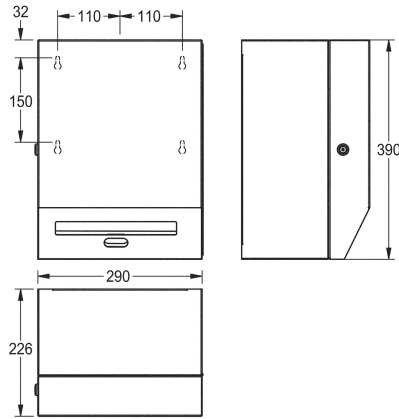

## KWC RODAN

Electronic paper towel dispenser for wall mounting

Modell-Linie: RODAN | RODX630

Accessories | Paper towel dispensers

### KWC-No.

**2000090071**

Dimensions 290 x 390 x 226 mm (W x H x D)

Touch free paper towel dispenser for wall mounting, stainless steel, surface satin finished, material thickness 0.8 mm, folded cover with cylinder lock and standard KWC key, infrared sensor activity for non-touch operation, integrated tear-off edge, needs 4 pcs. standard D 1.5 V batteries, maintenance free mechanic and easy

paper roll change mechanism, for rolls with max. width 205 mm and max. diameter 200 mm, paper length adjustable to 200, 250 and 300 mm, includes stainless steel screws and dowels.

Dimensions 290 x 390 x 224 mm (W x H x D)

### Technical Data

maximum depth/diameter of cons	220 mm
maximum width of consumable	205 mm
filling quantity	1
filling quantity uom	rolls
lock	key-lock
material	stainless steel
material code	1.4301 Chrome Nickel steel V2A
material thickness	0.8 mm
number of batteries	4
overall depth	226 mm
overall height	390 mm
overall width	290 mm
surface finish	satin finished
type of batteries	D Mono battery 1.5 V
type of consumable	paper roll
type of fixing	screw
type of mounting	wall mounting
type of operation	sensor operation