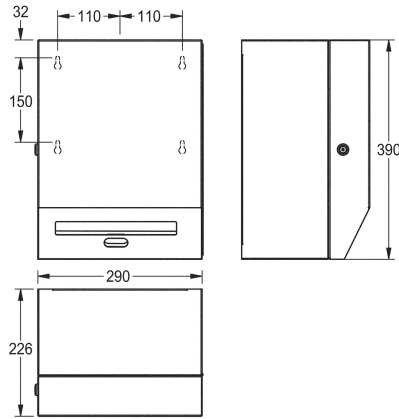

KWC RODAN

Electronic paper towel dispenser for wall mounting

Modell-Linie: RODAN | RODX630

Accessories | Paper towel dispensers

KWC-No.

2000090071

Dimensions 290 x 390 x 226 mm (W x H x D)

Touch free paper towel dispenser for wall mounting, stainless steel, surface satin finished, material thickness 0.8 mm, folded cover with cylinder lock and standard KWC key, infrared sensor activity for non-touch operation, integrated tear-off edge, needs 4 pcs. standard D 1.5 V batteries, maintenance free mechanic and easy

paper roll change mechanism, for rolls with max. width 205 mm and max. diameter 200 mm, paper length adjustable to 200, 250 and 300 mm, includes stainless steel screws and dowels.

Dimensions 290 x 390 x 224 mm (W x H x D)

Technical Data

maximum depth/diameter of cons	220 mm
maximum width of consumable	205 mm
filling quantity	1
filling quantity uom	rolls
lock	key-lock
material	stainless steel
material code	1.4301 Chrome Nickel steel V2A
material thickness	0.8 mm
number of batteries	4
overall depth	226 mm
overall height	390 mm
overall width	290 mm
surface finish	satin finished
type of batteries	D Mono battery 1.5 V
type of consumable	paper roll
type of fixing	screw
type of mounting	wall mounting
type of operation	sensor operation