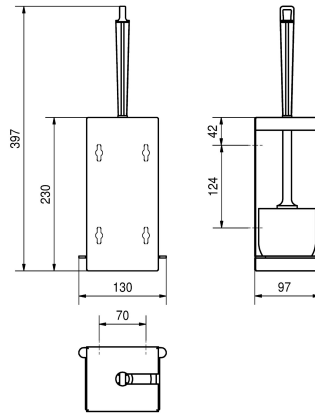

KWC RODAN Toilet brush holder

Modell-Linie: RODAN | RODX687
Accessories | Toilet brush holders

KWC-No.

2000100000

Dimensions 130 x 397 x 97 mm (W x H x D)

Toilet brush holder for wall mounting, stainless steel, surface satin finished, material thickness 1.2 mm, folded front, closed cover to the front, with white nylon brush with flushing rim cleaner, withdrawal opening either left or right, depending on mounting, removable

plastic drip tray, includes stainless steel screws and dowels.

Dimensions 130 x 397 x 97 mm (W x H x D)

Technical Data

brush colour
material
material code
material thickness
overall depth
overall height
overall width
surface finish
type of brush
type of fixing
type of mounting

white
stainless steel
1.4301 Chrome Nickel steel V2A
0.8 mm
97 mm
397 mm
130 mm
satin finished
nylon
screw
wall mounting

Optional Accessories

Toilet brush

2000100020

KWC RODAN Toilet brush holder

Modell-Linie: **RODAN | RODX687**
Accessories | Toilet brush holders

E-STRX687

Spare Parts

Nylon toilet brush

2000100019
E-BS686

Toilet brush

2000100020
E-STRX687
