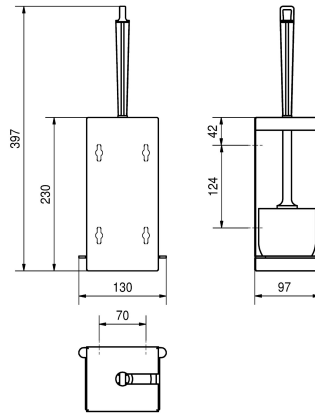

## KWC RODAN Toilet brush holder

Modell-Linie: **RODAN | RODX687**  
Accessories | Toilet brush holders

### KWC-No.

**2000100000**

Dimensions 130 x 397 x 97 mm (W x H x D)

Toilet brush holder for wall mounting, stainless steel, surface satin finished, material thickness 1.2 mm, folded front, closed cover to the front, with white nylon brush with flushing rim cleaner, withdrawal opening either left or right, depending on mounting, removable

plastic drip tray, includes stainless steel screws and dowels.

Dimensions 130 x 397 x 97 mm (W x H x D)

### Technical Data

brush colour
material
material code
material thickness
overall depth
overall height
overall width
surface finish
type of brush
type of fixing
type of mounting

white
stainless steel
1.4301 Chrome Nickel steel V2A
0.8 mm
97 mm
397 mm
130 mm
satin finished
nylon
screw
wall mounting