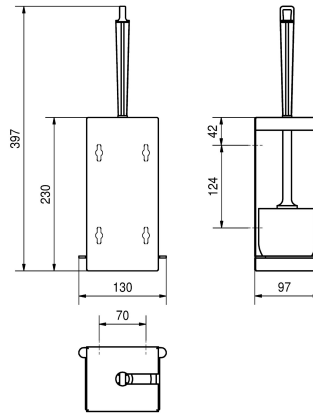

## KWC RODAN Toilet brush holder

Modell-Linie: **RODAN | RODX687**  
Accessories | Toilet brush holders

### KWC-No.

**2000100000**

Dimensions 130 x 397 x 97 mm (W x H x D)

Toilet brush holder for wall mounting, stainless steel, surface satin finished, material thickness 1.2 mm, folded front, closed cover to the front, with white nylon brush with flushing rim cleaner, withdrawal opening either left or right, depending on mounting, removable

plastic drip tray, includes stainless steel screws and dowels.

Dimensions 130 x 397 x 97 mm (W x H x D)

### Technical Data

brush colour
material
material code
material thickness
overall depth
overall height
overall width
surface finish
type of brush
type of fixing
type of mounting

white
stainless steel
1.4301 Chrome Nickel steel V2A
0.8 mm
97 mm
397 mm
130 mm
satin finished
nylon
screw
wall mounting