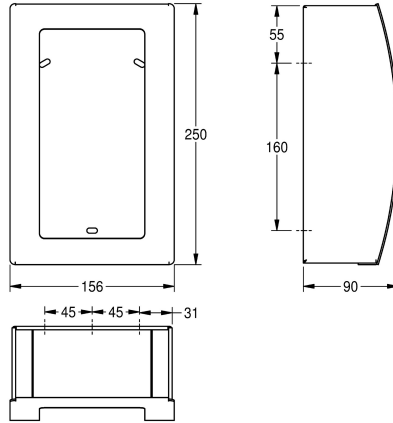

### KWC-No.

**2000100014**

Dimensions 156 x 250 x 90 mm (W x H x D)

Hygiene bag dispenser for wall mounting, stainless steel, surface satin finished, with InoxPlus surface refinement for the reduction of finger marks and better cleaning characteristics (easy to clean), material thickness 1.2 / 1.5 mm, with inspection window, includes

stainless steel screws and dowels.

Dimensions 156 x 250 x 90 mm (W x H x D)

### Technical Data

filling quantity
filling quantity uom
lock
material
material code
material thickness
overall depth
overall height
overall width
surface finish
surface treatment
type of consumable
type of fixing
type of mounting
type of operation

100
pieces
no lock
stainless steel
1.4301 Chrome Nickel steel V2A
1.5 mm
90 mm
250 mm
156 mm
satin finished
InoxPlus (anti fingerprint)
hygiene bag
screw
wall mounting
manual operation

**INOX  
PLUS**