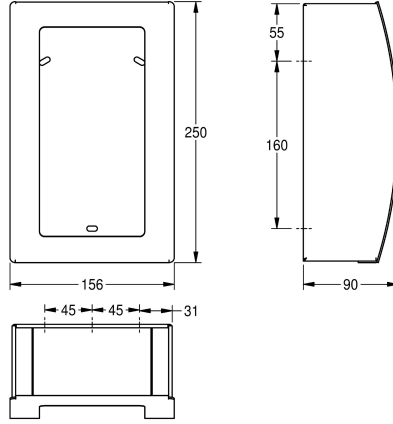

KWC STRATOS Hygiene bag dispenser

Modell-Linie: STRATOS | STRX615
Accessories | Hygiene bag dispensers

KWC-No.

2000100014

Dimensions 156 x 250 x 90 mm (W x H x D)

Hygiene bag dispenser for wall mounting, stainless steel, surface satin finished, with InoxPlus surface refinement for the reduction of finger marks and better cleaning characteristics (easy to clean), material thickness 1.2 / 1.5 mm, with inspection window, includes

stainless steel screws and dowels.

Dimensions 156 x 250 x 90 mm (W x H x D)

Technical Data

filling quantity
filling quantity uom
lock
material
material code
material thickness
overall depth
overall height
overall width
surface finish
surface treatment
type of consumable
type of fixing
type of mounting
type of operation

100
pieces
no lock
stainless steel
1.4301 Chrome Nickel steel V2A
1.5 mm
90 mm
250 mm
156 mm
satin finished
InoxPlus (anti fingerprint)
hygiene bag
screw
wall mounting
manual operation

**INOX
PLUS**

Consumables