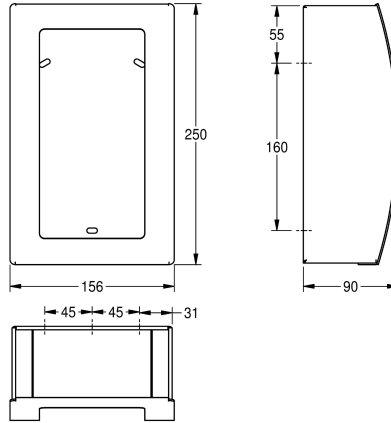

KWC STRATOS Hygiene bag dispenser

Modell-Linie: STRATOS | STRX615
Accessories | Hygiene bag dispensers

KWC-No.

2000100014

Dimensions 156 x 250 x 90 mm (W x H x D)

Hygiene bag dispenser for wall mounting, stainless steel, surface satin finished, with InoxPlus surface refinement for the reduction of finger marks and better cleaning characteristics (easy to clean), material thickness 1.2 / 1.5 mm, with inspection window, includes

stainless steel screws and dowels.

Dimensions 156 x 250 x 90 mm (W x H x D)

Technical Data

filling quantity
filling quantity uom
lock
material
material code
material thickness
overall depth
overall height
overall width
surface finish
surface treatment
type of consumable
type of fixing
type of mounting
type of operation

100
pieces
no lock
stainless steel
1.4301 Chrome Nickel steel V2A
1.5 mm
90 mm
250 mm
156 mm
satin finished
InoxPlus (anti fingerprint)
hygiene bag
screw
wall mounting
manual operation

**INOX
PLUS**

Consumables