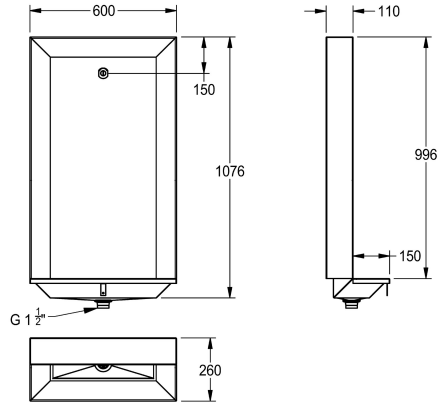

### KWC-No.

**2000100030**

Dimensions 600 x 1076 x 260 mm (W x H x D)

**2000100031**

Width 1200 mm

**2000100032**

Width 1800 mm

### overall width

600 mm

1,200 mm

1,800 mm

Floor standing urinal, stainless steel, surface satin finished, material thickness 1.5 mm, back inlet button spreaders 1/2" at 600 mm spacings, 1 1/2" flat perforated waste.

Dimensions 600 x 1076 x 260 mm (W x H x D)

1,076 mm

overall width

600 mm

surface finish

satin finished

type of flushing

water flushed

type of mounting