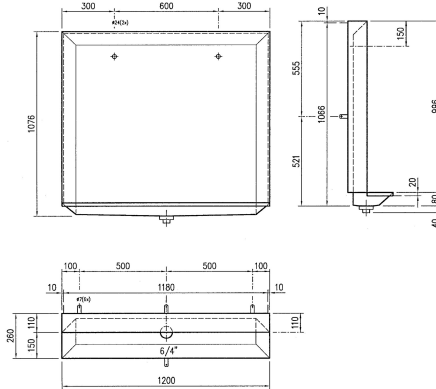

KWC CAMPUS Urinal stand

Modell-Linie: **CAMPUS | BS551**
WCs and urinals | Trough urinal

KWC-No.

2000100030

Dimensions 600 x 1076 x 260 mm (W x H x D)

2000100031

Width 1200 mm

2000100032

Width 1800 mm

overall width

600 mm

1,200 mm

1,800 mm

Floor standing urinal, stainless steel, surface satin finished, material thickness 1.5 mm, back inlet button spreaders 1/2" at 600 mm spacings, 1 1/2" flat perforated waste.

Dimensions 1200 x 1076 x 260 mm (W x H x D)

Technical Data

inlet size

G 1/2 B

material

stainless steel

material code

1.4301 Chrome Nickel steel V2A

material thickness

1.5 mm

minimum flushing capacity

4 Liter

outlet size

G 1 1/2

overall depth

260 mm

overall height

1,076 mm

overall width

1,200 mm

siphon included

no

surface finish

satin finished

type of flushing

water flushed

type of mounting

wall and floor mounting

type of urinal

urinal stand

type of waste kit

flat perforated waste

water inlet

concealed

water outlet

concealed