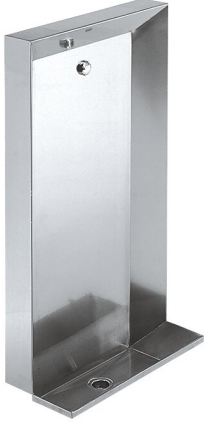

KWC CAMPUS Urinal stand

Modell-Linie: **CAMPUS | BS551**
WCs and urinals | Trough urinal

KWC-No.

2000100030

Dimensions 600 x 1076 x 260 mm (W x H x D)

2000100031

Width 1200 mm

2000100032

Width 1800 mm

overall width

600 mm

1,200 mm

1,800 mm

Floor standing urinal, stainless steel, surface satin finished, material thickness 1.5 mm, back inlet button spreaders 1/2" at 600 mm spacings, 1 1/2" flat perforated waste.

Dimensions 1200 x 1076 x 260 mm (W x H x D)

Technical Data

inlet size

G 1/2 B

material

stainless steel

material code

1.4301 Chrome Nickel steel V2A

overall height

1,076 mm

overall width

1,200 mm

siphon included

no

surface finish

satin finished