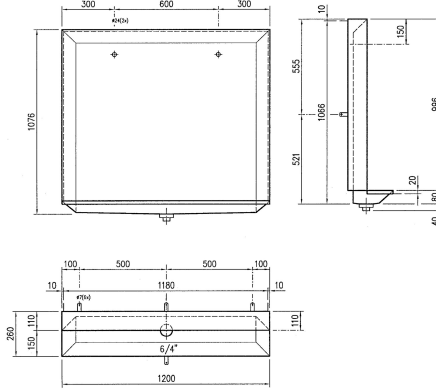

KWC CAMPUS Urinal stand

Modell-Linie: **CAMPUS | BS551**
WCs and urinals | Trough urinal

KWC-No.

2000100030

Dimensions 600 x 1076 x 260 mm (W x H x D)

2000100031

Width 1200 mm

2000100032

Width 1800 mm

overall width

600 mm

1,200 mm

1,800 mm

Floor standing urinal, stainless steel, surface satin finished, material thickness 1.5 mm, back inlet button spreaders 1/2" at 600 mm spacings, 1 1/2" flat perforated waste.

Dimensions 1200 x 1076 x 260 mm (W x H x D)

Technical Data

inlet size

G 1/2 B

material

stainless steel

material code

1.4301 Chrome Nickel steel V2A

material thickness

1.5 mm

minimum flushing capacity

4 Liter

outlet size

G 1 1/2

overall depth

260 mm

overall height

1,076 mm

overall width

1,200 mm

siphon included

no

surface finish

satin finished

type of flushing

water flushed

type of mounting

wall and floor mounting

type of urinal

urinal stand

type of waste kit

flat perforated waste

water inlet

concealed

water outlet

concealed