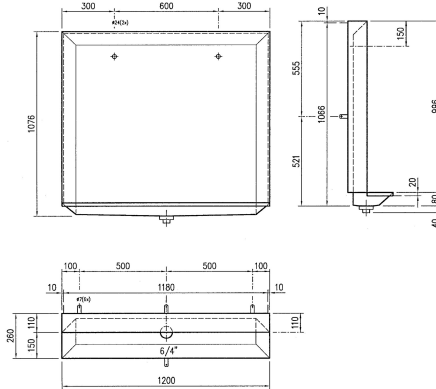

KWC CAMPUS Urinal stand

Modell-Linie: **CAMPUS | BS551**
WCs and urinals | Trough urinal

KWC-No.

2000100030
Dimensions 600 x 1076 x 260 mm (W x H x D)

2000100031
Width 1200 mm

2000100032
Width 1800 mm

overall width

600 mm

1,200 mm

1,800 mm

Floor standing urinal, stainless steel, surface satin finished, material thickness 1.5 mm, back inlet button spreaders 1/2" at 600 mm spacings, 1 1/2" flat perforated waste.

Dimensions 1200 x 1076 x 260 mm (W x H x D)

Technical Data

| |
|---------------------------|
| inlet size |
| material |
| material code |
| material thickness |
| minimum flushing capacity |
| outlet size |
| overall depth |
| overall height |
| overall width |
| siphon included |
| surface finish |
| type of flushing |
| type of mounting |
| type of urinal |
| type of waste kit |
| water inlet |
| water outlet |

| |
|--------------------------------|
| G 1/2 B |
| stainless steel |
| 1.4301 Chrome Nickel steel V2A |
| 1.5 mm |
| 4 Liter |
| G 1 1/2 |
| 260 mm |
| 1,076 mm |
| 1,200 mm |
| no |
| satin finished |
| water flushed |
| wall and floor mounting |
| urinal stand |
| flat perforated waste |
| concealed |
| concealed |