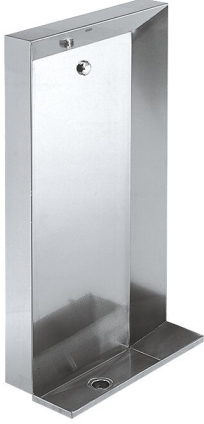

KWC CAMPUS

Urinal stand

Modell-Linie: **CAMPUS | BS552**

WCs and urinals | Trough urinal

KWC-No.

2000100030

Dimensions 600 x 1076 x 260 mm (W x H x D)

2000100031

Width 1200 mm

2000100032

Width 1800 mm

overall width

600 mm

1,200 mm

1,800 mm

Floor standing urinal, stainless steel, surface satin finished, material thickness 1.5 mm, back inlet button spreaders 1/2" at 600 mm spacings, 1 1/2" flat perforated waste.

Dimensions 1800 x 1076 x 260 mm (W x H x D)

Technical Data

inlet size
material
material code
material thickness
minimum flushing capacity
outlet size
overall depth
overall height
overall width
siphon included
surface finish
type of flushing
type of mounting
type of urinal
type of waste kit
water inlet
water outlet

G 1/2 B
stainless steel
1.4301 Chrome Nickel steel V2A
1.5 mm
6 Liter
G 1 1/2
260 mm
1,076 mm
1,800 mm
no
satin finished
water flushed
wall and floor mounting
urinal stand
flat perforated waste
concealed
concealed