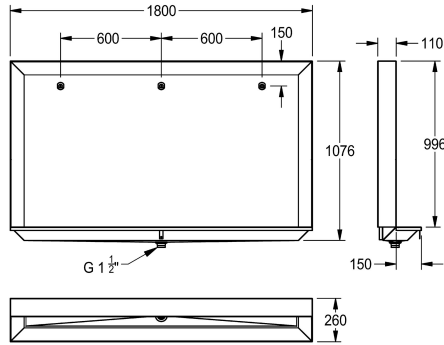

KWC CAMPUS

Urinal stand

Modell-Linie: **CAMPUS | BS552**

WCs and urinals | Trough urinal

KWC-No.

2000100030

Dimensions 600 x 1076 x 260 mm (W x H x D)

2000100031

Width 1200 mm

2000100032

Width 1800 mm

overall width

600 mm

1,200 mm

1,800 mm

Floor standing urinal, stainless steel, surface satin finished, material thickness 1.5 mm, back inlet button spreaders 1/2" at 600 mm spacings, 1 1/2" flat perforated waste.

Dimensions 1800 x 1076 x 260 mm (W x H x D)

Technical Data

inlet size
material
material code
material thickness
minimum flushing capacity
outlet size
overall depth
overall height
overall width
siphon included
surface finish
type of flushing
type of mounting
type of urinal
type of waste kit
water inlet
water outlet

G 1/2 B
stainless steel
1.4301 Chrome Nickel steel V2A
1.5 mm
6 Liter
G 1 1/2
260 mm
1,076 mm
1,800 mm
no
satin finished
water flushed
wall and floor mounting
urinal stand
flat perforated waste
concealed
concealed