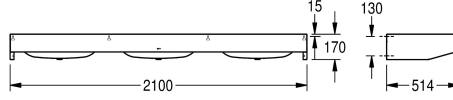

KWC ANIMA

Multiple washbasin, 3 washbasins

Modell-Linie: ANIMA | CM2100

Tvättställ | Tvättställ

KWC-No.

2000100037

Width 2100 mm, with 3 washbasins

2000100038

Width 2800 mm, with 4 washbasins

Total bredd

2,100 mm

2,800 mm

Wash basin, stainless steel, surface satin finished, material thickness 1.0 mm, with tap ledge 95 mm, without tap hole, waste G 1 1/2 B, includes screws and dowels.

3 basins
Dimensions 2100 x 170 x 514 mm (W x H x D)
Bowl Dimensions 600 x 130 x 340 mm (W x H x D)

Technical Data

Typ av skål

skål placering

Skål.- skål djup

Skål finish

Skål - djup

Skål form

Skål - vidd

Färg

Avstånd mellan skålar

Material

Materialkod

Material tjocklek

Övergripande djup

Total höjd

Total bredd

Bräddavlopp

Bakre stående

Vattenläs diameter

vattenläs ingår

Bräddavlopp

Utslagsback

Ytfinish

Kran hylla

Typ av montering

Tom skål

Mitten

130 mm

Satin yta

340 mm

Rundad rektangel

600 mm

Ingen färg

700 mm

Rostfritt stål

1.4301

1 mm

514 mm

170 mm

2,100 mm

Nej

Nej

DN 40

Nej

Nej

Nej

Satin yta

Ja

Väggmontering