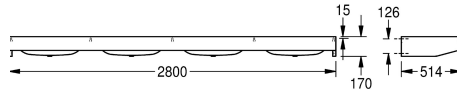

KWC ANIMA

Multiple washbasin, 4 washbasins

Modell-Linie: ANIMA | CM2800

Tvättställ | Tvättställ

KWC-No.

2000100037

Width 2100 mm, with 3 washbasins

2000100038

Width 2800 mm, with 4 washbasins

Total bredd

2,100 mm

2,800 mm

Wash basin, stainless steel, surface satin finished, material thickness 1.0 mm, with tap ledge 95 mm, without tap hole, waste G 1 1/2 B, includes screws and dowels.

4 basins
Dimensions 2800 x 170 x 514 mm (W x H x D)
Bowl Dimensions 600 x 130 x 340 mm (W x H x D)

Technical Data

Typ av skål

skål placering

Skål.- skål djup

Skål finish

Skål - djup

Skål form

Skål - vidd

Färg

Avstånd mellan skålar

Material

Materialkod

Material tjocklek

Övergripande djup

Total höjd

Total bredd

Bräddavlopp

Bakre stående

Vattenläs diameter

vattenläs ingår

Bräddavlopp

Utslagsback

Ytfinish

Kran hylla

Typ av montering

Tom skål

Mitten

130 mm

Satin yta

340 mm

Rundad rektangel

600 mm

Ingen färg

700 mm

Rostfritt stål

1.4301

1 mm

514 mm

170 mm

2,800 mm

Nej

Nej

DN 40

Nej

Nej

Nej

Satin yta

Ja

Väggmontering