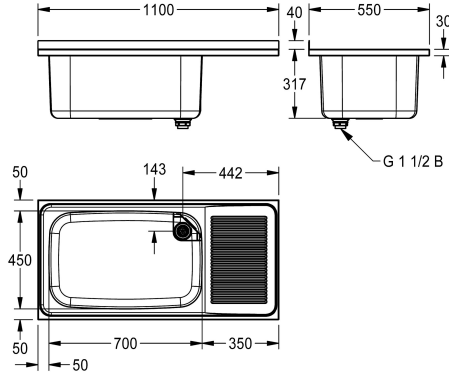

#### KWC-No.

**2000100062**

Drip section left

**2000100063**

Drip section right

**2000100064**

Two bowls (centric), two drain boards, width 2200 mm

#### drainer position

left

right

left & right

General purpose sink for inset or wall mounting, stainless steel, surface satin finished, material thickness 1.2 mm, deep drawn seamless welded bowl, 1 1/2" waste with standpipe strainer, drain board with riffle, 40 mm rear upstand, wall mounting brackets optional.

One bowl, drain board right, width 1100 mm  
Dimensions 1100 x 357 x 550 mm (W x H x D)  
Bowl Dimensions 700 x 300 x 450 mm (W x H x D)

G 1 1/2 B

overall depth

550 mm

overall height

357 mm

overall width

1,100 mm

overflow