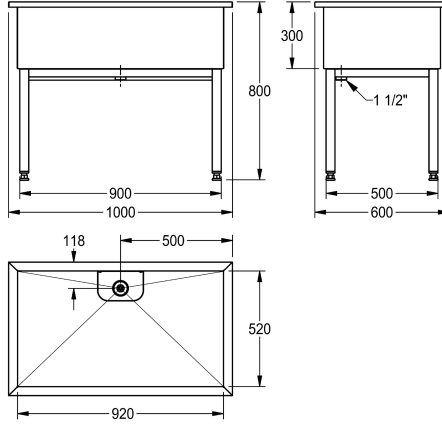

KWC SIRIUS

Workroom sink with stand pipe valve

Modell-Linie: SIRIUS | SIRX751

Utility sinks | Multi purpose sink

KWC-No.

2000100068

Dimensions 1000 x 800 x 600 mm (W x H x D) Washbasin dimensions 920 x 300 x 520 mm (W x H x D)

2000100357

Dimensions 1500 x 800 x 600 mm (W x H x D) Washbasin dimensions 1420 x 300 x 520 mm (W x H x D)

2000100359

Dimensions 2000 x 800 x 600 mm (W x H x D) Washbasin dimensions 1920 x 300 x 520 mm (W x H x D)

overall width

1,000 mm

1,500 mm

2,000 mm

Workroom sink, stainless steel, surface satin finished, material thickness 1.2 mm, 38 mm waste fitting with 1 1/2" standing plug/overflow tube and strainer, with stainless steel square tube

base frame, height adjustable.

Dimensions 1000 x 800/300 x 600 mm (W x H x D)

Technical Data

bowl position

Center

bowl construction

square corner

bowl - bowl height

300 mm

bowl finish

satin finished

bowl - depth

520 mm

bowl - width

920 mm

brushes

Without brushes

drainer or storage

no

grid

no

material

stainless steel

material code

1.4301 Chrome Nickel steel V2A

material thickness

1.2 mm

number of waste holes

1

outlet size

G 1 1/2 B

overall depth

600 mm

overall height

800 mm

overall width

1,000 mm

overflow

standpipe overflow

rear upstand

no

wash riffle

no

spillway

no