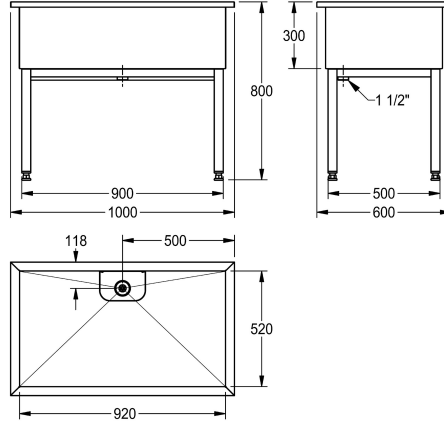

KWC SIRIUS

Workroom sink with stand pipe valve

Modell-Linie: SIRIUS | SIRX751

Utility sinks | Multi purpose sink

KWC-No.

2000100068

Dimensions 1000 x 800 x 600 mm (W x H x D) Washbasin
dimensions 920 x 300 x 520 mm (W x H x D)

2000100357

Dimensions 1500 x 800 x 600 mm (W x H x D) Washbasin
dimensions 1420 x 300 x 520 mm (W x H x D)

2000100359

Dimensions 2000 x 800 x 600 mm (W x H x D) Washbasin
dimensions 1920 x 300 x 520 mm (W x H x D)

overall width

1,000 mm

1,500 mm

2,000 mm

Workroom sink, stainless steel, surface satin finished, material thickness 1.2 mm, 38 mm waste fitting with 1 1/2" standing plug/overflow tube and strainer, with stainless steel square tube

base frame, height adjustable.

Dimensions 1000 x 800/300 x 600 mm (W x H x D)

Technical Data

bowl position

center

bowl construction

square corner

bowl - bowl height

300 mm

bowl finish

satin finished

bowl - depth

520 mm

bowl - width

920 mm

brushes

Without brushes

drainer or storage

no

grid

no

material

stainless steel

material code

1.4301 Chrome Nickel steel V2A

material thickness

1.2 mm

number of waste holes

1

outlet size

G 1 1/2 B

overall depth

600 mm

overall height

800 mm

overall width

1,000 mm

overflow

standpipe overflow

rear upstand

no

wash riffle

no

spillway

no