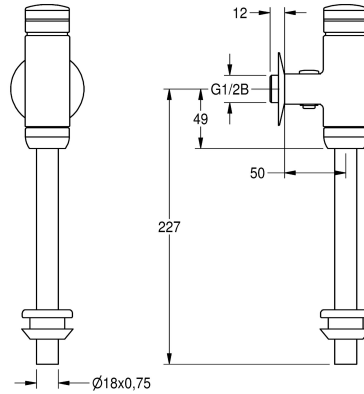

KWC AQUALINE Urinal flush valve

Modell-Linie: AQUALINE | AQRM464
Flushing systems | Self closing urinal flushing system

KWC-No.

2000065995

AQUALINE – urinal flush valve DN 15

2000100071

All-metal construction

AQUALINE urinal flush valve DN 15 for surface installation, flushing quantity and volume flow adjustable, with lockable water quantity

regulator, inlet pipe and connector. All-metal construction polished chromium-plated brass.

Technical Data

calculation flow rate cold wat

0,3 l/s

Flushing volume adjustable

yes

functional principle

hydraulic self-closing

diameter nominal

DN 15

inlet size

G 1/2 B

material fitting

brass-look

maximum flow pressure

4 bar

maximum flushing flow