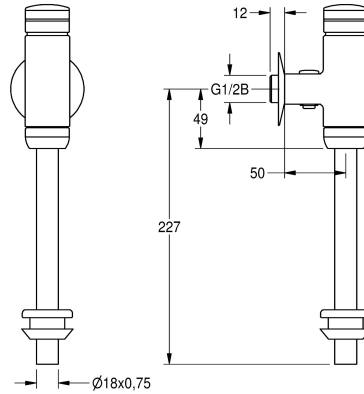

### KWC-No.

**2000065995**

AQUALINE – urinal flush valve DN 15

**2000100071**

All-metal construction

AQUALINE urinal flush valve DN 15 for surface installation, flushing quantity and volume flow adjustable, with lockable water quantity

regulator, inlet pipe and connector. All-metal construction polished chromium-plated brass.

### Technical Data

calculation flow rate cold wat

0,3 l/s

Flushing volume adjustable

yes

functional principle

hydraulic self-closing

diameter nominal

DN 15

inlet size

G 1/2 B

material fitting

brass-look

maximum flow pressure

4 bar

maximum flushing flow