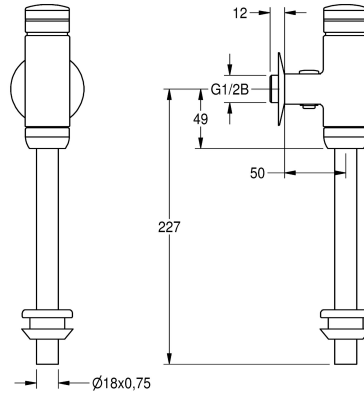

KWC AQUALINE Urinal flush valve

Modell-Linie: AQUALINE | AQRM464
Flushing systems | Self closing urinal flushing system

KWC-No.

2000065995
AQUALINE – urinal flush valve DN 15

2000100071
All-metal construction

AQUALINE urinal flush valve DN 15 for surface installation, flushing quantity and volume flow adjustable, with lockable water quantity

regulator, inlet pipe and connector. All-metal construction polished chromium-plated brass.

Technical Data

calculation flow rate cold wat	0,3 l/s
Flushing volume adjustable	yes
functional principle	hydraulic self-closing
diameter nominal	DN 15
inlet size	G 1/2 B
material fitting	brass
maximum flow pressure	4 bar
maximum flushing flow	0.7 l/s
maximum flush water volume	4 Liter
minimum flow pressure	1 bar
minimum flushing flow	0,3 l/s
minimum flush water volume	2 Liter
protective shutdown	no
sound insulation	2
surface finish fitting	chromed
type of flushing fitting	urinal flush valve
type of mounting	wall mounting
type of operation	manual operation
water connection	threaded connection (external)
Basic colour	chrome

Optional Accessories

KWC AQUALINE Urinal flush valve

Modell-Linie: AQUALINE | AQRM464
Flushing systems | Self closing urinal flushing system

Flushing pipe

2000101435
AQRM913

Flushing pipe extension

2000101436
AQRM914