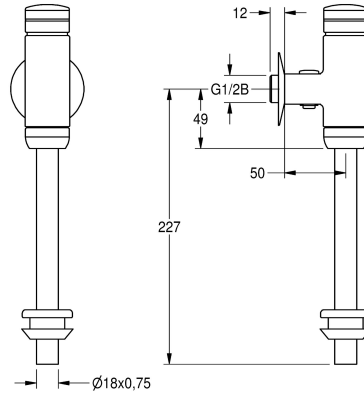

KWC AQUALINE Urinal flush valve

Modell-Linie: AQUALINE | AQRM464
Flushing systems | Self closing urinal flushing system

KWC-No.

2000065995

AQUALINE – urinal flush valve DN 15

2000100071

All-metal construction

AQUALINE urinal flush valve DN 15 for surface installation, flushing quantity and volume flow adjustable, with lockable water quantity

regulator, inlet pipe and connector. All-metal construction polished chromium-plated brass.

Technical Data

calculation flow rate cold wat

0,3 l/s

Flushing volume adjustable

yes

functional principle

hydraulic self-closing

diameter nominal

DN 15

inlet size

G 1/2 B

material fitting

brass

maximum flow pressure

4 bar

maximum flushing flow