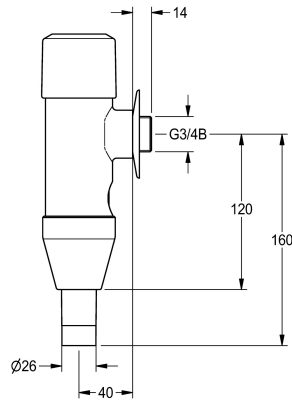

### KWC-No.

**2000100076**

AQUAREX WC flush valve DN 20, noise group I, for surface installation, with automatic volume flow control and adjustable flushing water volume,

in polished chromium-plated brass, push cap and screw fitting made of metal.

### Technical Data

calculation flow rate cold wat
functional principle
diameter nominal
material fitting
maximum flow pressure
maximum flushing flow
maximum flush water volume
minimum flow pressure
minimum flushing flow
minimum flush water volume
protective shutdown
sound insulation
surface finish fitting
type of flushing fitting
type of mounting
type of operation
water connection
Basic colour

1 l/s
hydraulic self-closing
DN 20
brass-look
4 bar
1.3 l/s
9 Liter
1.2 bar
1 l/s
6 Liter
no
I-
chromed
WC flush valve
wall mounting
manual operation
threaded connection (external)
chrome

#### Head part

---

**2000104396**

AQRM924

---